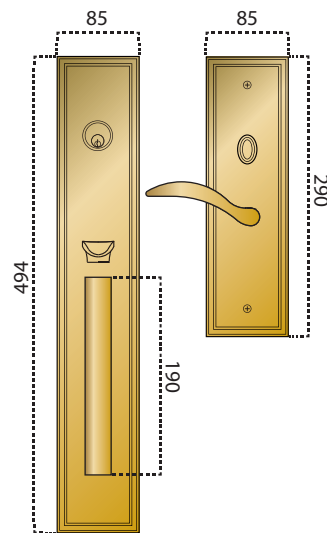

Main Entrance Lockset

ALC

AUR Residential Lock

Evelyn

Levi

Aurora

Ethan

Molly

Landen

Assemble your own lock

Press

Pull Handle

Turn Piece

Knob

Lever Handle

Standard Finishes: