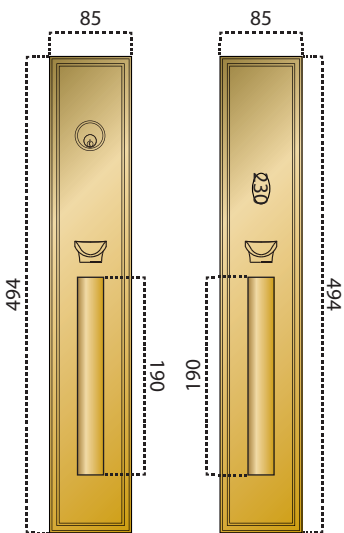

Landen

Assemble your own lock

Press

Pull Handle

Turn Piece

Knob

Lever Handle

Standard Finishes: