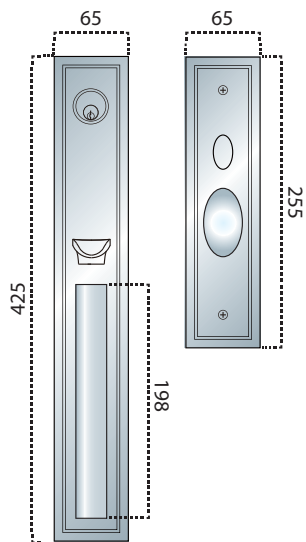

Main Entrance Lockset

ALC

AUR Residential Lock

Evelyn

Levi

Aurora

Ethan

Molly

Landen

Assemble your own lock

Press

Pull Handle

Turn Piece

Knob

Lever Handle

Standard Finishes: