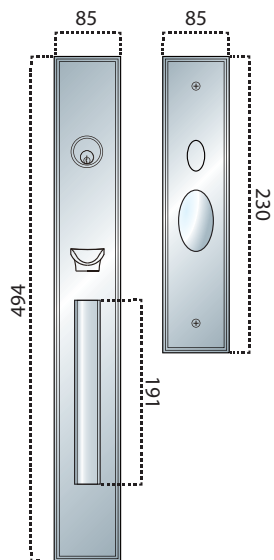

AUR Residential Lock

Evelyn

Levi

Aurora

Ethan