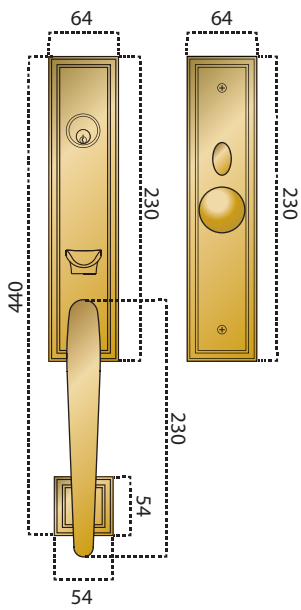

Main Entrance Lockset

ALC

AUR Residential Lock

Evelyn

Levi

Aurora

Ethan

Molly

Landen

Assemble your own lock

Press

Pull Handle

Turn Piece

Knob

Lever Handle

Standard Finishes: