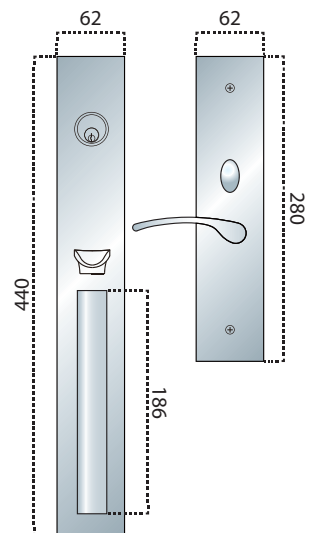

AUR Residential Lock

Evelyn

Levi

Aurora

Ethan