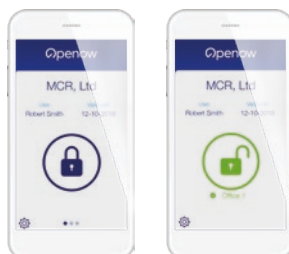

Openow™ Compatible with all forms of intelligence

Welcome to the future of access control. i-volution also offers a new way to open doors: using the Openow™ mobile app. Your site users no longer carry separate credentials, just their smartphone. Security and facility managers boost their efficiency, sending, cancelling and modifying virtual keys whenever they choose.