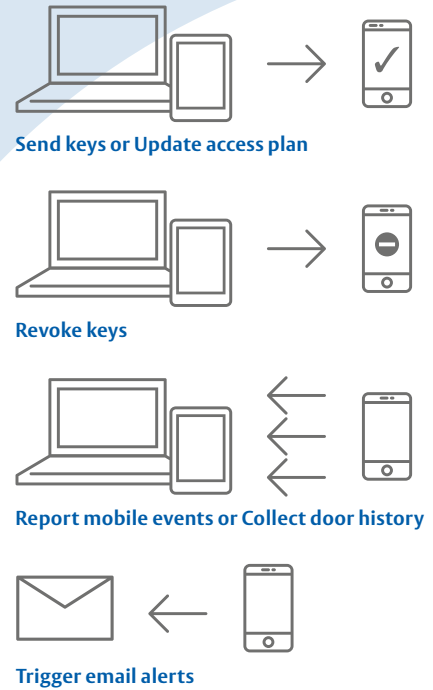

Security Manager

Work fast by sending and revoking virtual keys, changing access plans on the go and receiving all door events in real time.

"I'm able to immediately send, revoke or update virtual keys from anywhere, to any smartphone and with maximum security. And with the door history I receive with each smartphone opening, I have the entire building under control."

Clyde Lee
Employee

Using Openow mobile keys makes your business more efficient

Functionality for security managers

Security managers instantly send, revoke or update Openow virtual keys directly from the TS1000 software or web browser. Virtual keys are securely deployed over-the-air to anywhere in the world. In addition, security managers can update the access plan, receive mobile events and collect door history anytime a user opens a door with Openow. Trigger alerts can also be set up to be informed of events like low battery, access denied or out of time zone.