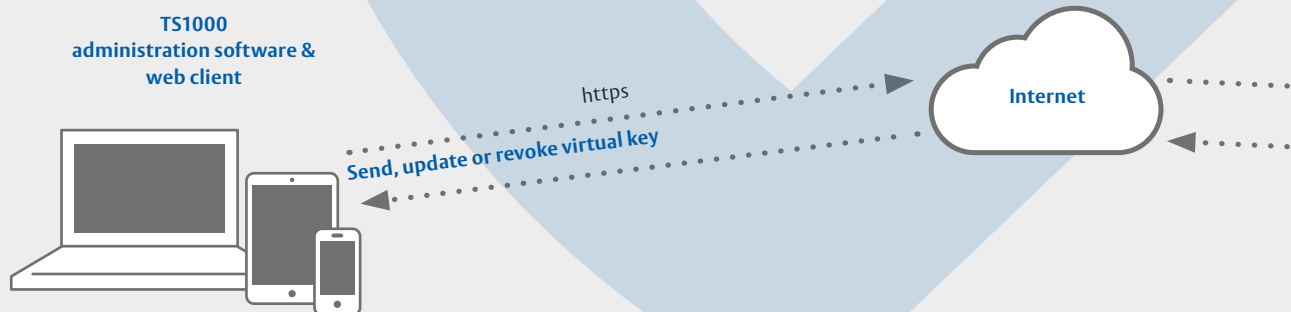

Using Openow mobile keys makes your business more efficient

Functionality for security managers

Security managers instantly send, revoke or update Openow virtual keys directly from the TS1000 software or web browser. Virtual keys are securely deployed over-the-air to anywhere in the world. In addition, security managers can update the access plan, receive mobile events and collect door history anytime a user opens a door with Openow. Trigger alerts can also be set up to be informed of events like low battery, access denied or out of time zone.

Secure data transmission for all communications is ensured by these industry protocols:

Security protocols

- Encrypted https secure connection between the TS1000 software and every user's smartphone.
- AES128 with diversified keys encryption for all communications between smartphone and door devices.